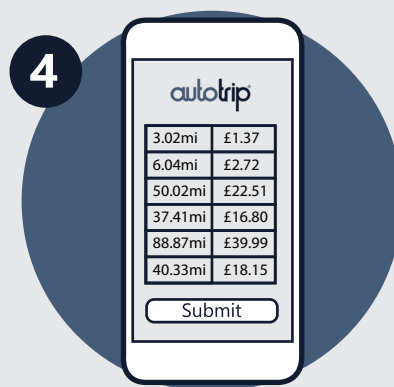

## Stop wasting your time thinking about business mileage

ONE SMALL,  
SIMPLE DEVICE

PLUG IN YOURSELF,  
OUT OF SIGHT,  
OUT OF MIND

LOGIN WHENEVER  
WHEREVER YOU WANT  
WITH THE CLOUD

SUBMIT TAX  
COMPLIANT MILEAGE  
CLAIM IN SECONDS

**Save time and trouble remembering journeys  
for less than the cost of a coffee per week**